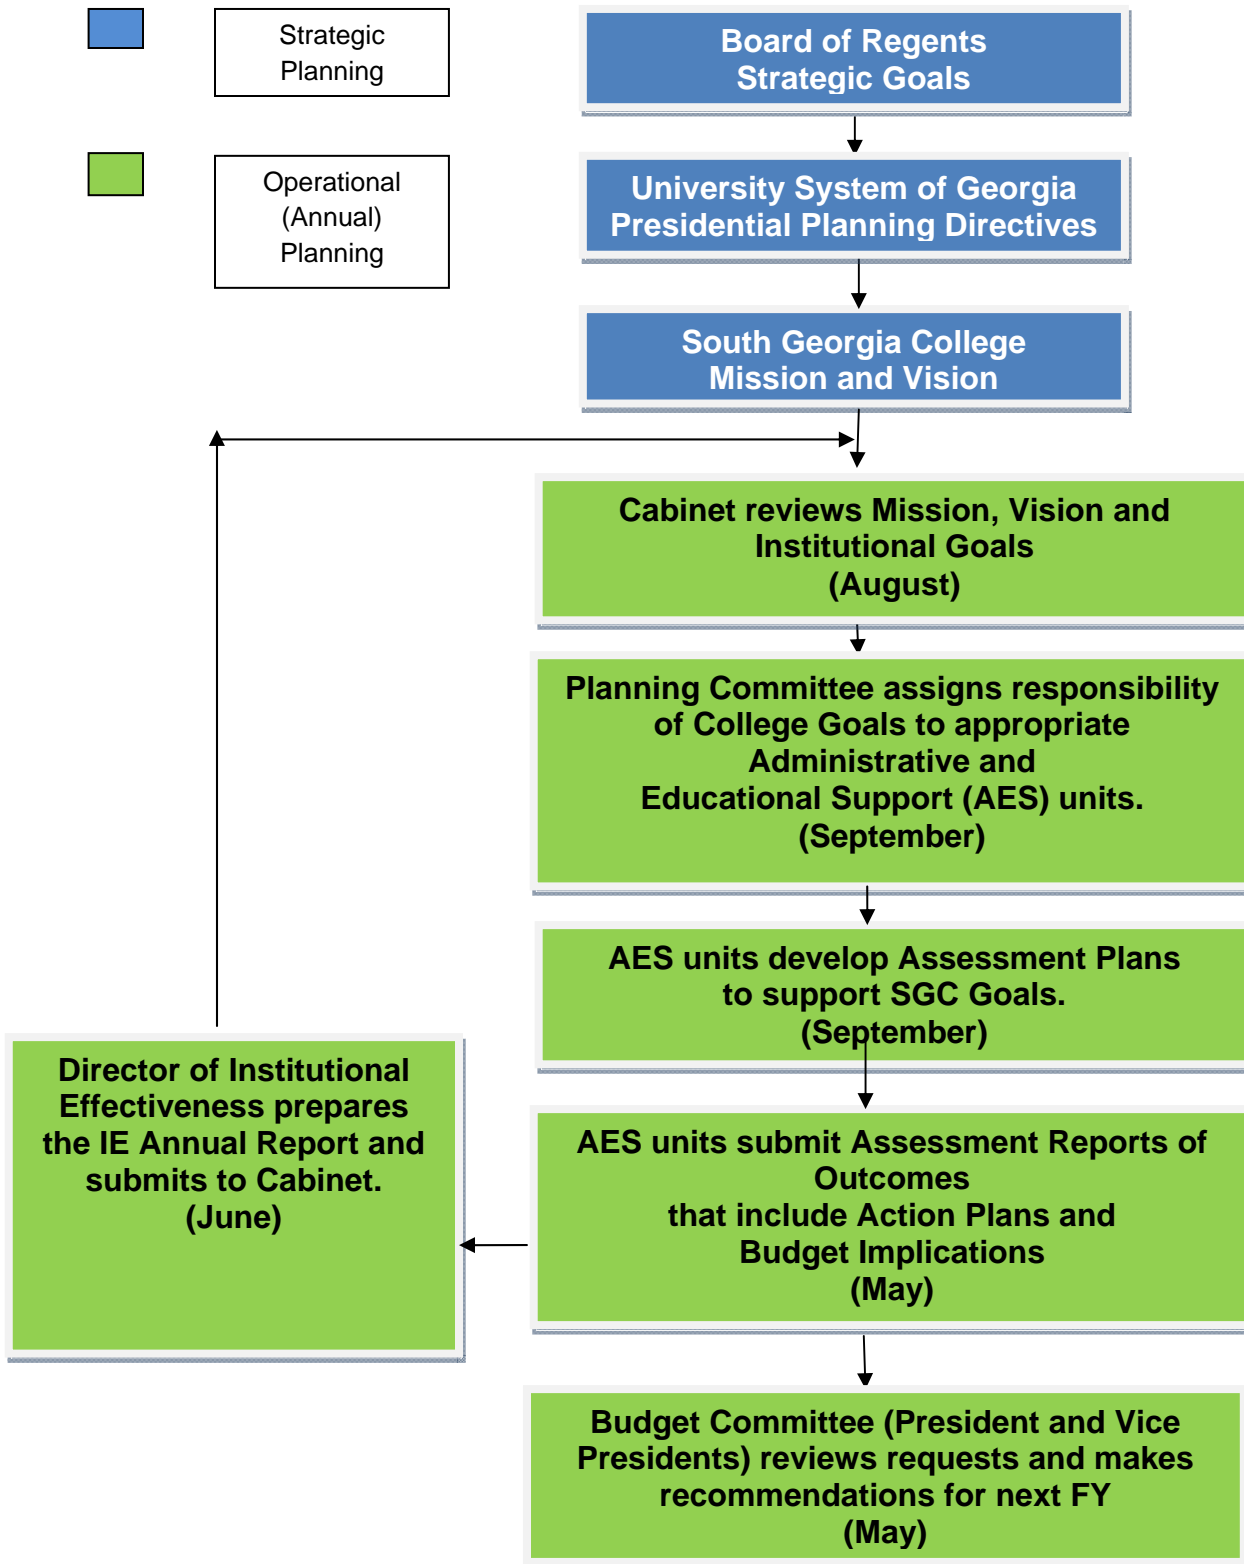

The Planning and Assessment Cycle*

South Georgia College

(5/26/2011 - confirmed for 2011-2012 planning year)

* The planning process is shared regularly throughout the year with faculty and staff at convocation, faculty assembly meetings, academic council meetings, and the annual planning retreat.